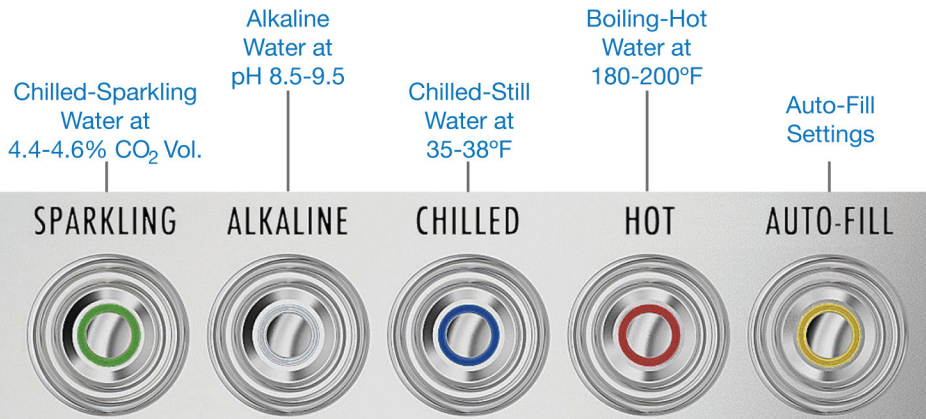

DRINKSTATION®

Sparkling & Alkaline Water Dispenser

Unlimited pure water, the way it was meant to be, directly from your water source.

📍 1605 Lockness Place Los Angeles, CA 90501

Call for our special custom features:

☎ 310-530-3859

✉ sales@drinkstation.com